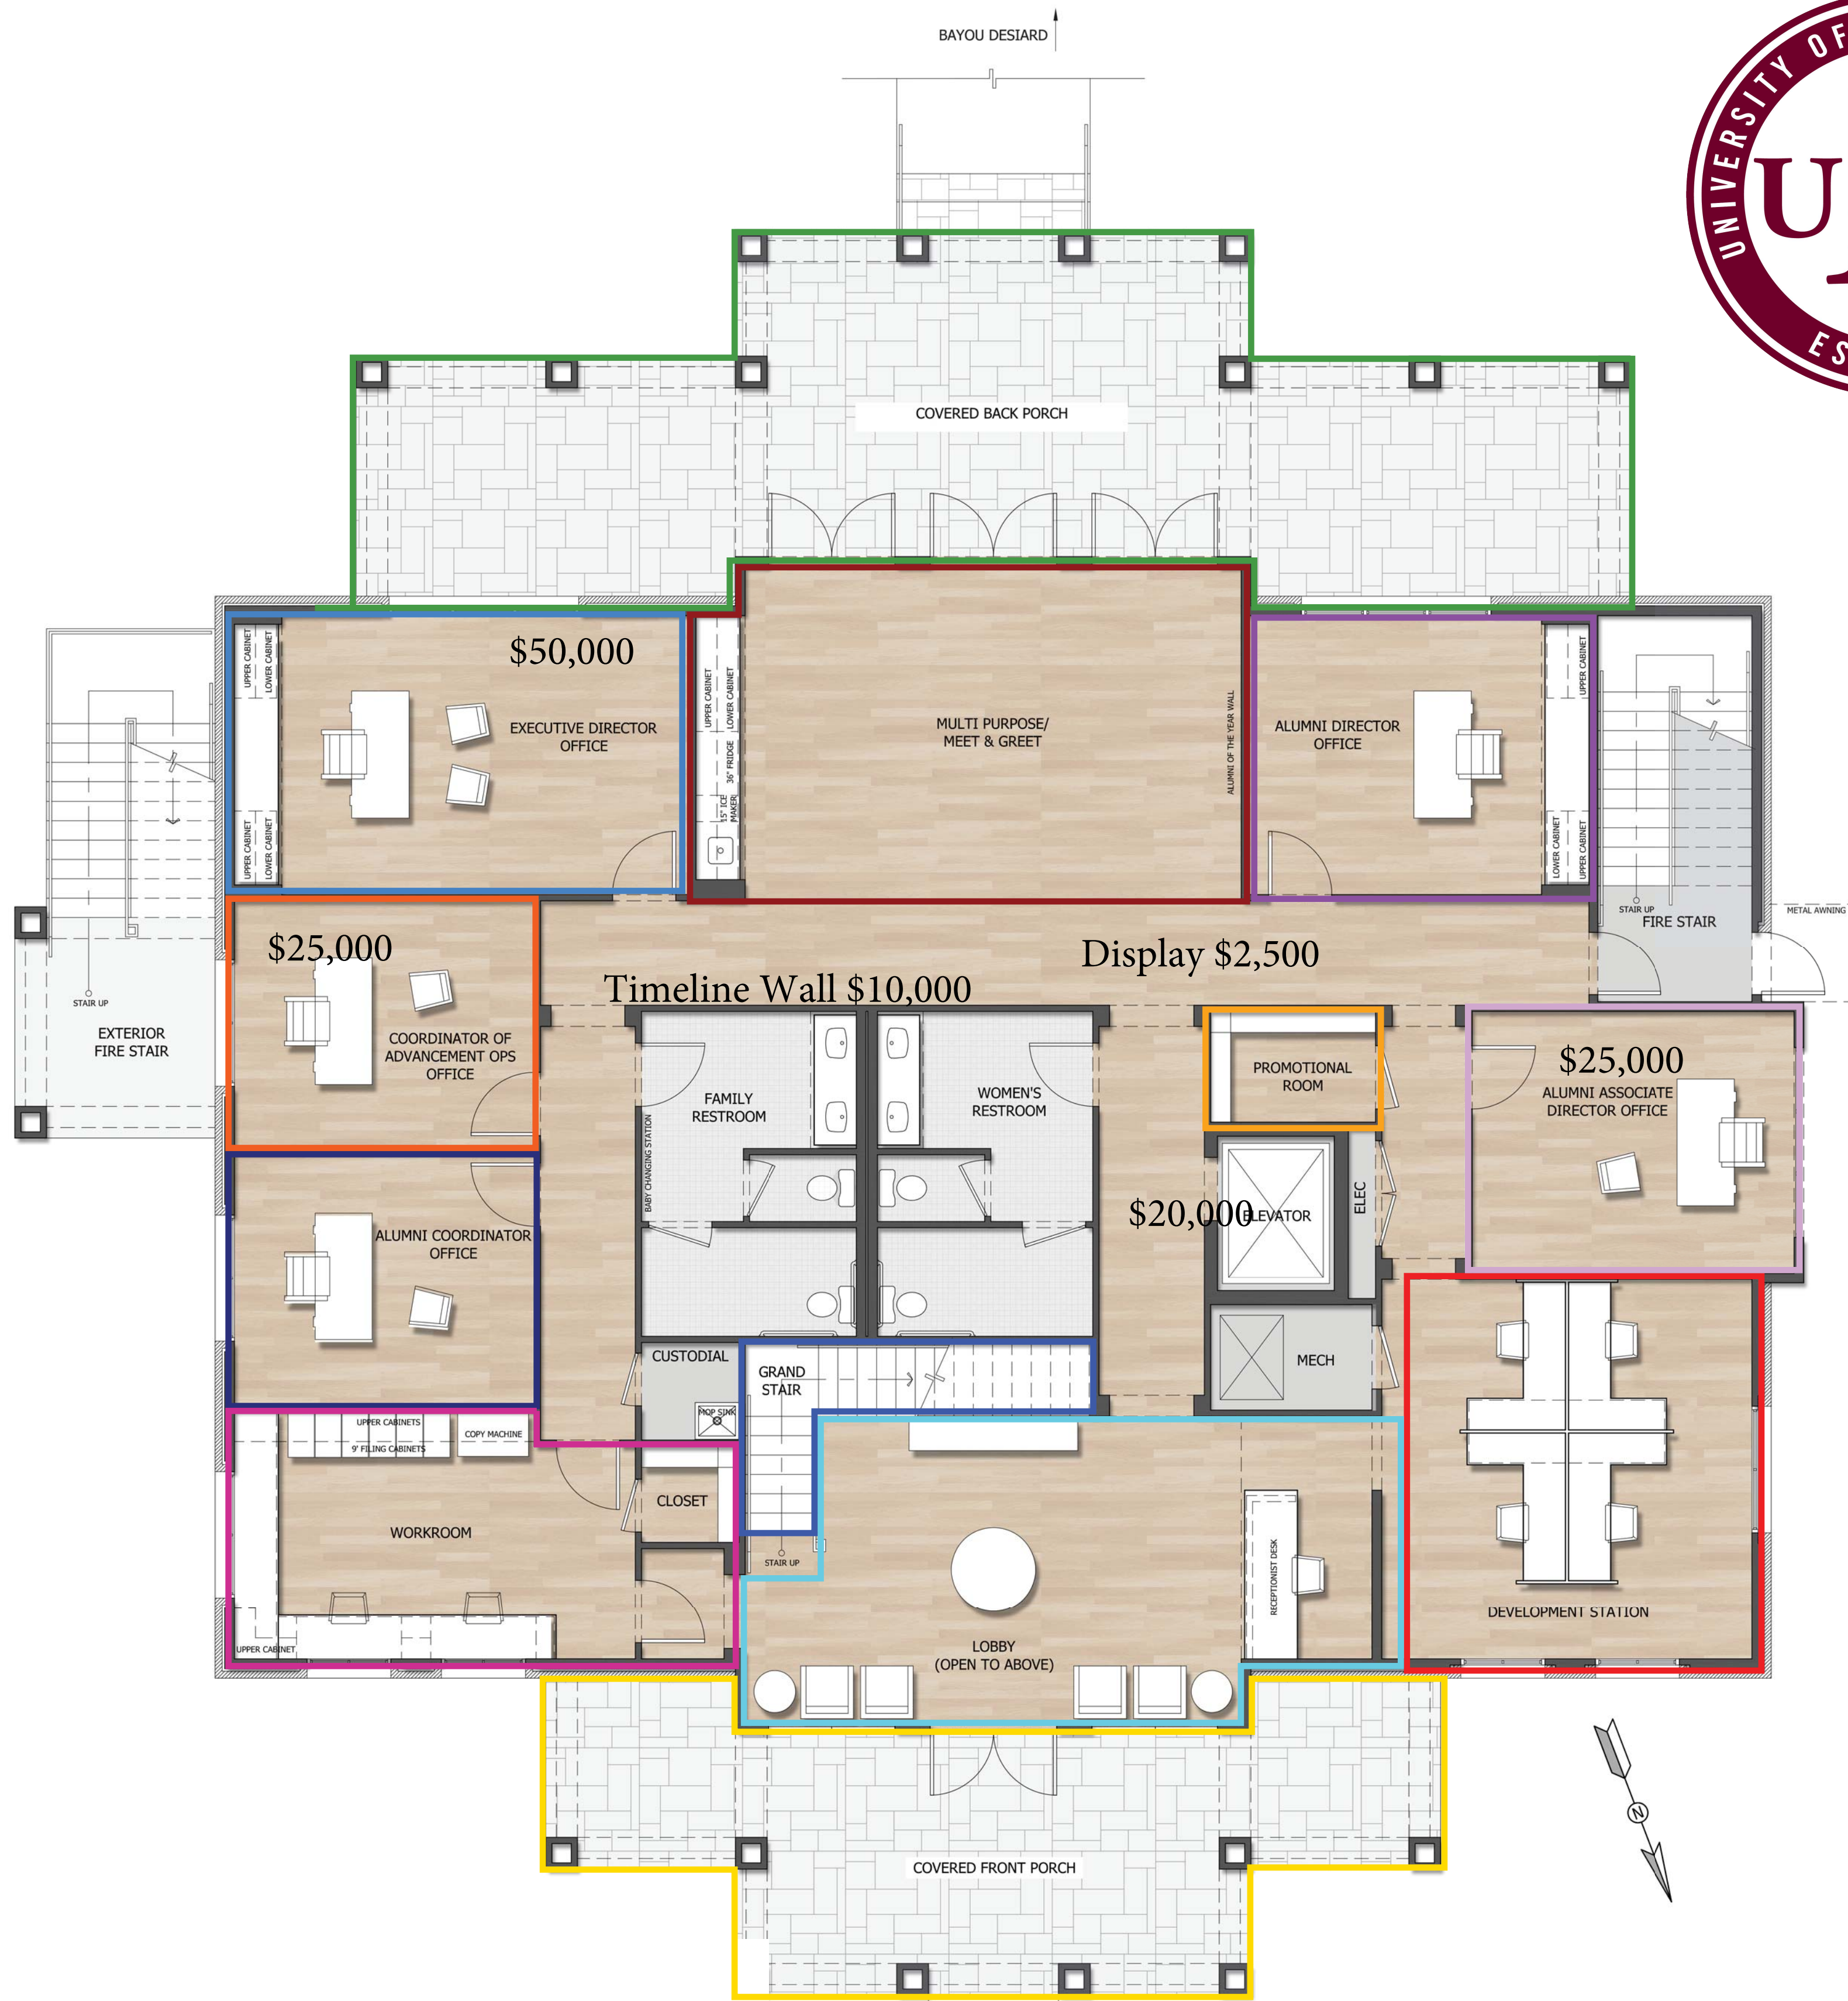

NAMING OPPORTUNITIES LAIRD WEEMS CENTER

1 MAIN LEVEL PLAN
SCALE: 3/16"=1'-0"

2 UPPER LEVEL PLAN
SCALE: 3/16"=1'-0"

EXTERIOR LANDSCAPE

Inscribed Brick	\$1,000
Live Oak Tree 1	\$2,500
Live Oak Tree 2	\$2,500

SQUARE FOOTAGE SUMMARY:

Main Level Heated	3,844 sf
Lower Front Porch	469 sf
Lower Back Porch	790 sf
Upper Level Heated	2,859 sf
Upper Front Porch	469 sf
Upper Back Porch	790 sf
Total Heated	6,703 sf
Total Under Roof	9,221 sf