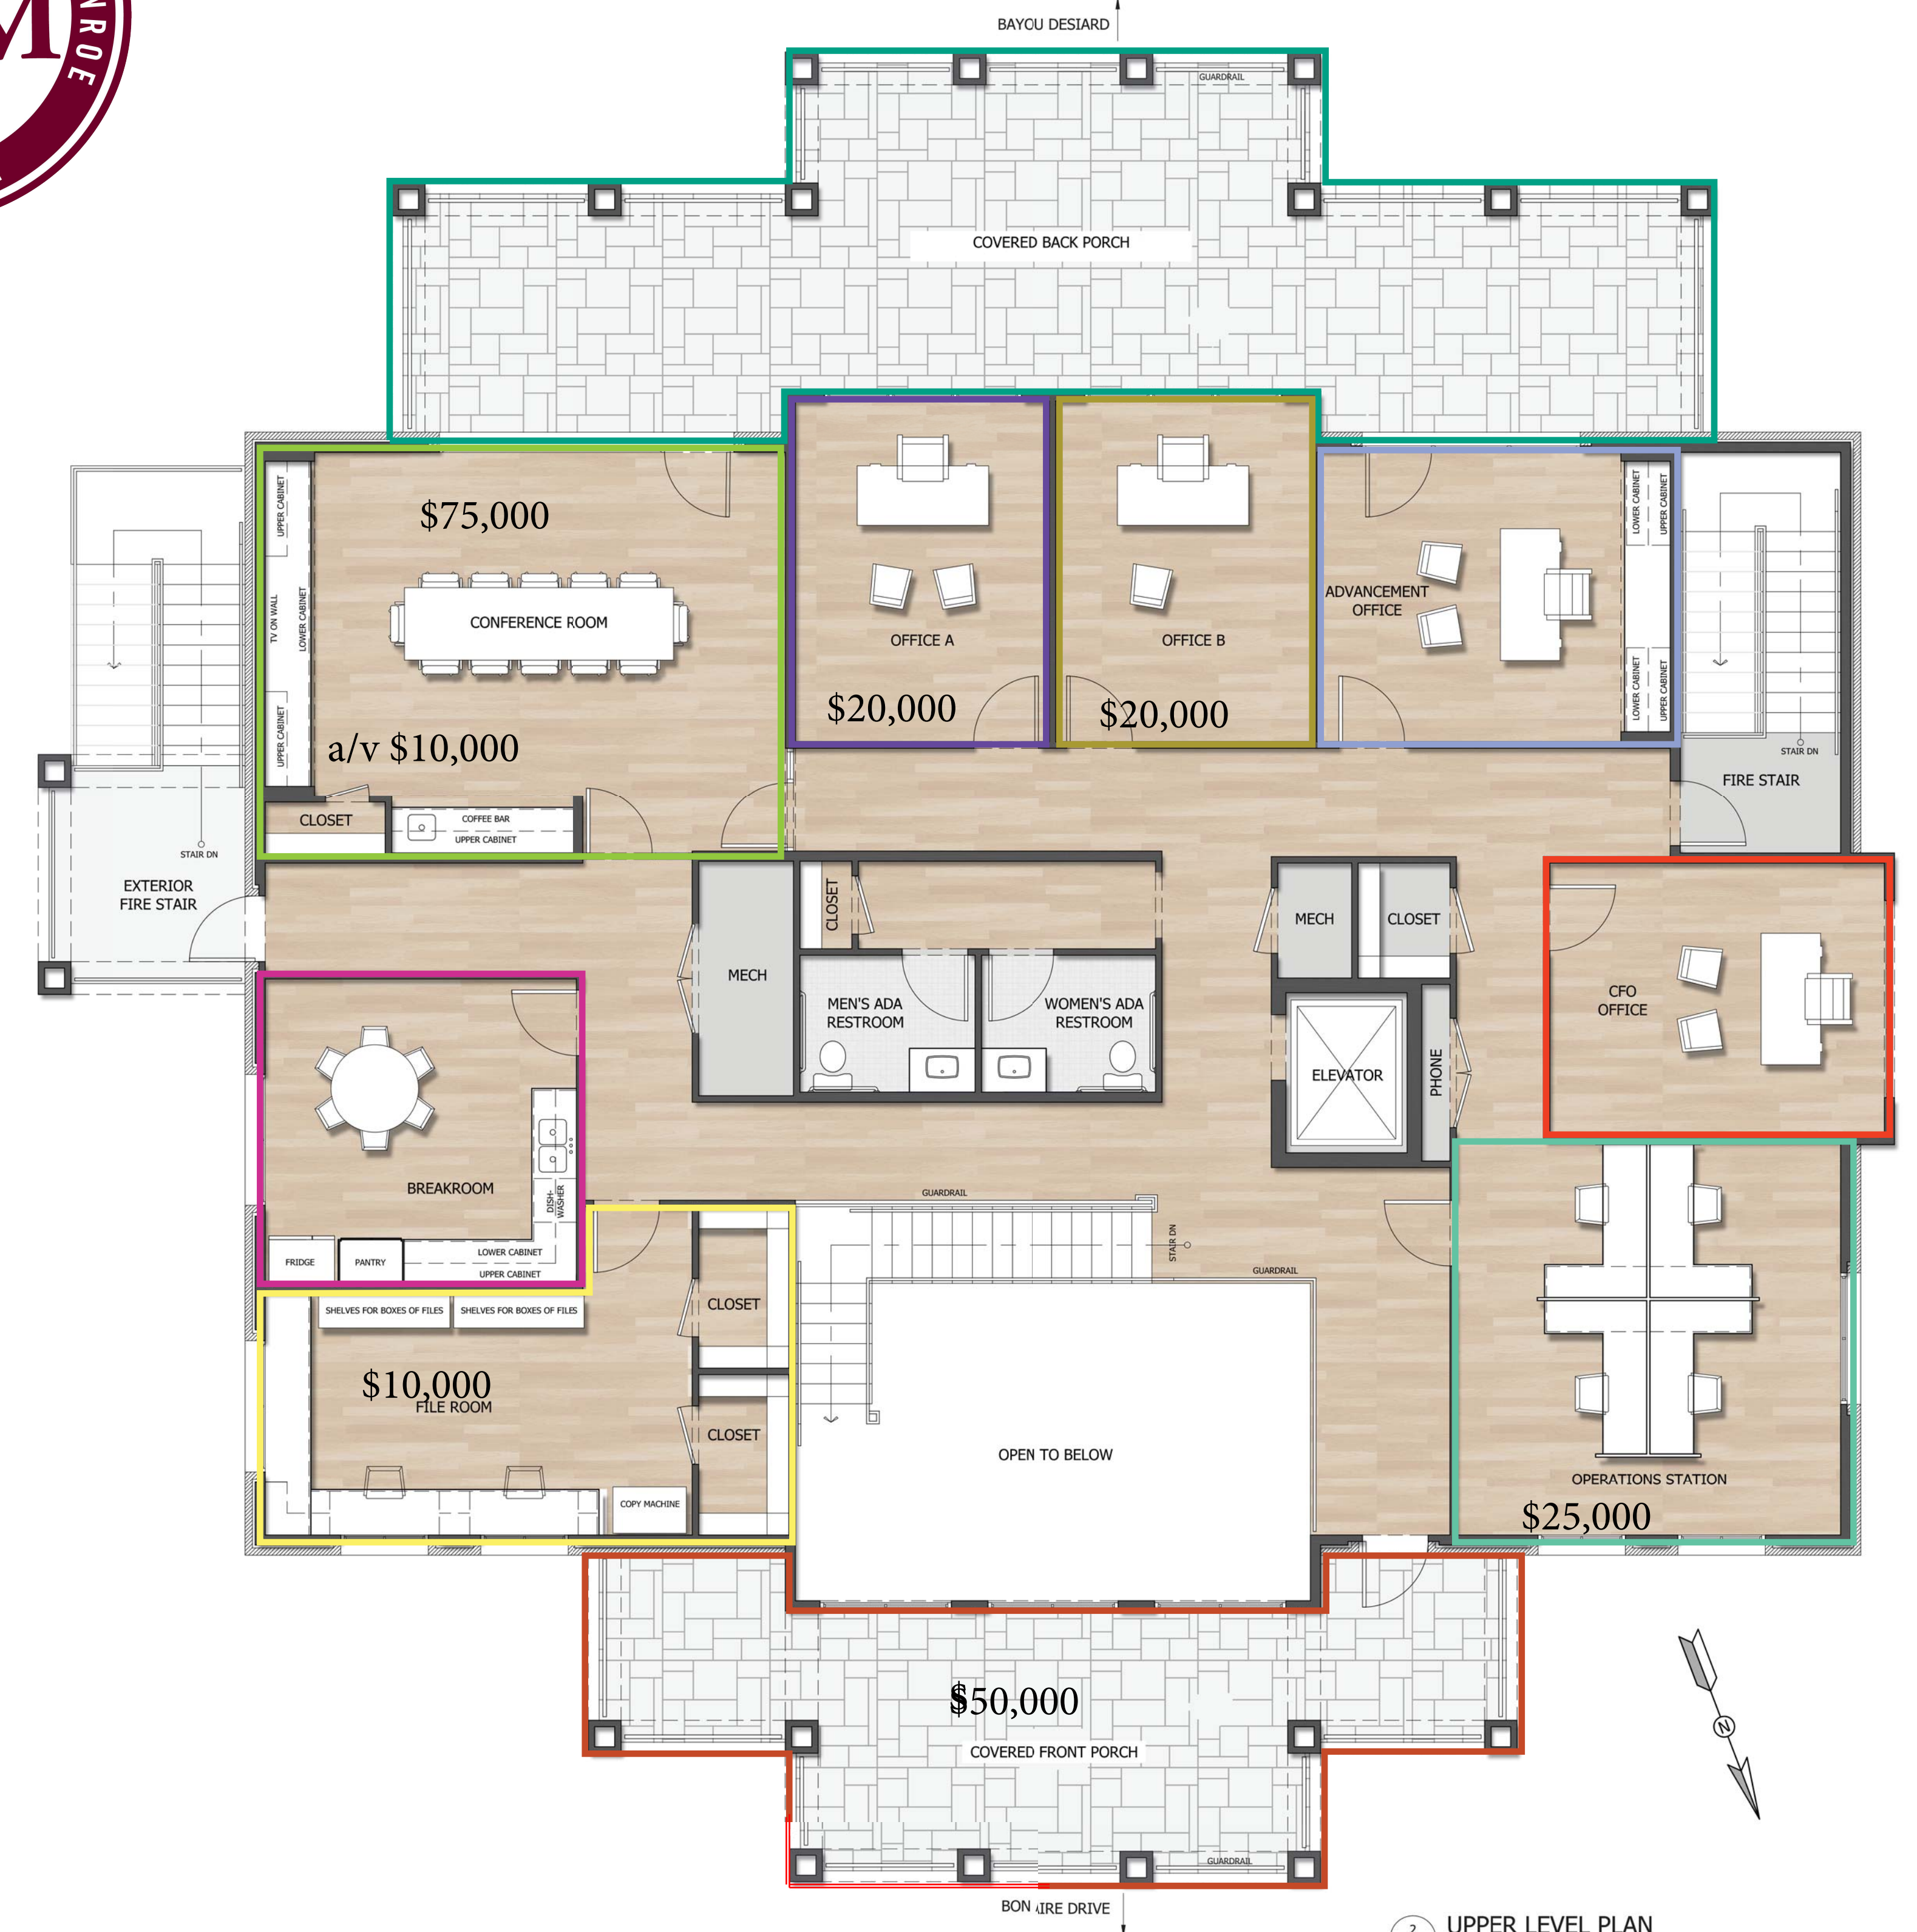

NAMING OPPORTUNITIES LAIRD WEEMS CENTER

1 MAIN LEVEL PLAN
SCALE: 3/16"=1'-0"

2 UPPER LEVEL PLAN
SCALE: 3/16"=1'-0"

EXTERIOR LANDSCAPE

Inscribed Brick	\$1,000
Live Oak Tree 1	\$2,500
Live Oak Tree 2	\$2,500

SQUARE FOOTAGE SUMMARY:

Main Level Heated	3,844 sf
Lower Front Porch	469 sf
Lower Back Porch	790 sf
Upper Level Heated	2,859 sf
Upper Front Porch	469 sf
Upper Back Porch	790 sf
Total Heated	6,703 sf
Total Under Roof	9,221 sf